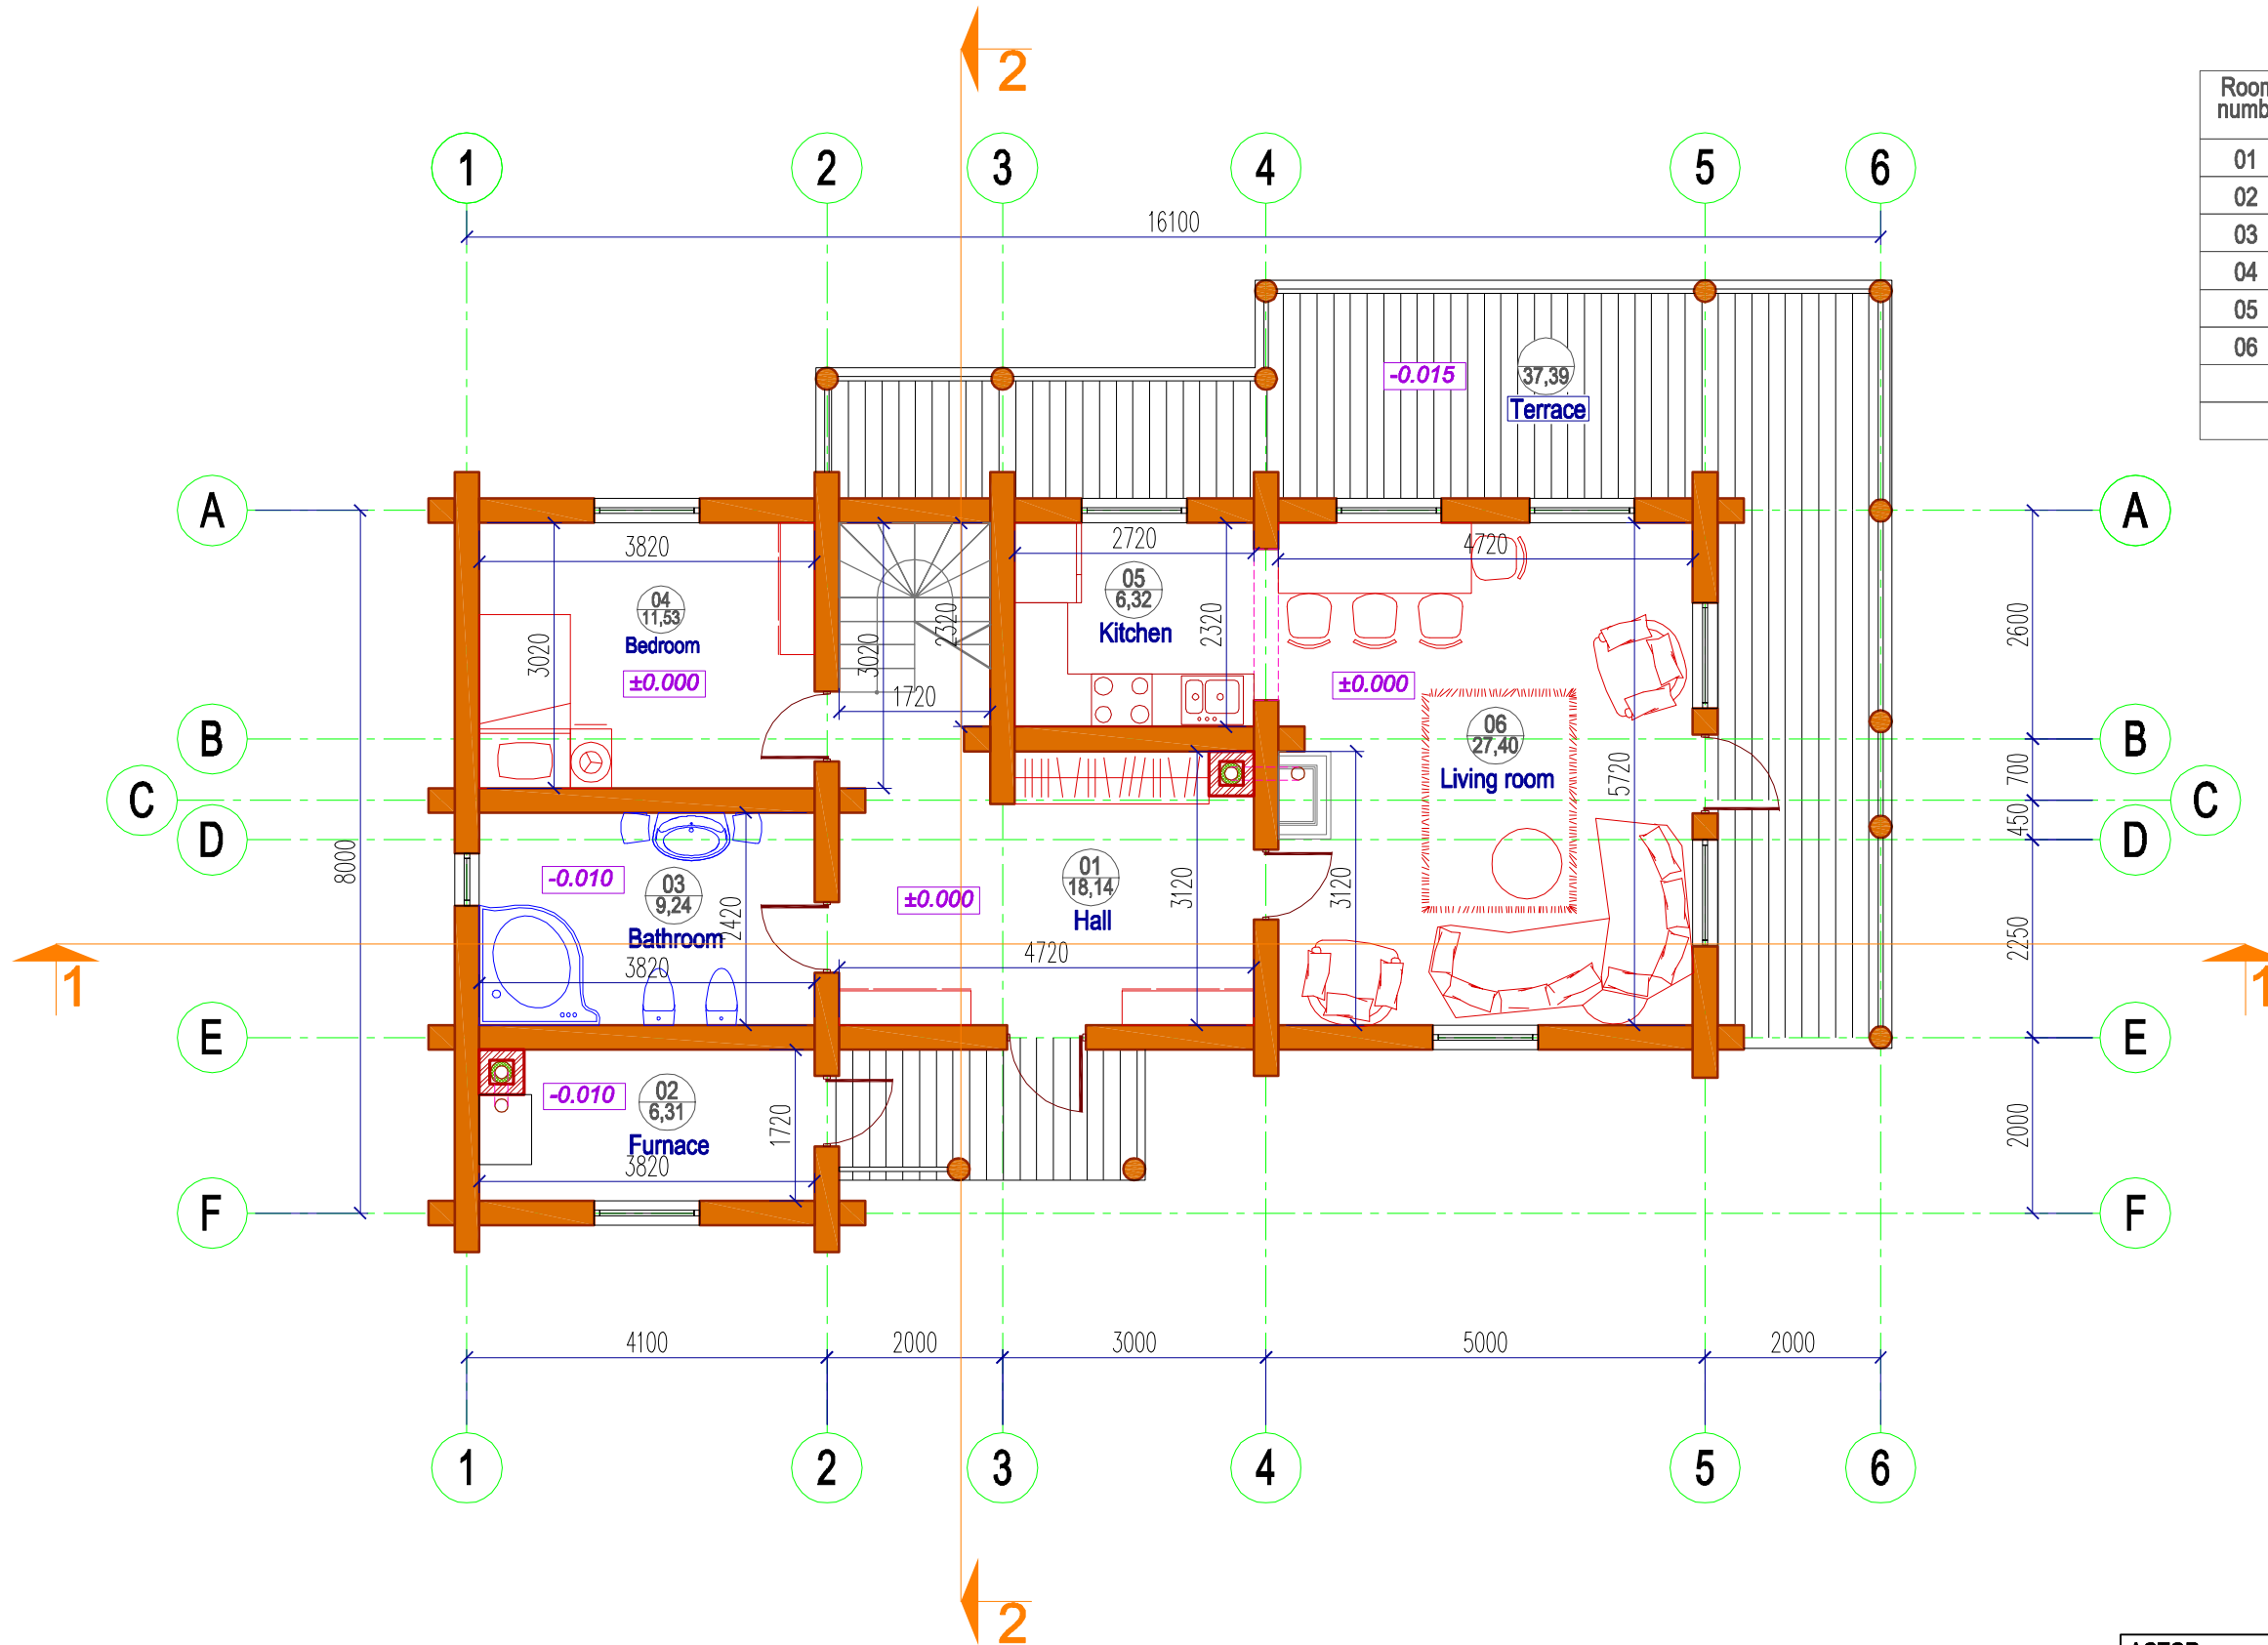

### 1.floor total area

Room number	Room	Area (m <sup>2</sup> )
01	Hall	18,14
02	Furnace	6,31
03	Bathroom	9,24
04	Bedroom	11,53
05	Kitchen	6,32
06	Living room	27,40
1.floor total area		78,94
Terrace		37,39
Total building area		113,49m <sup>2</sup>